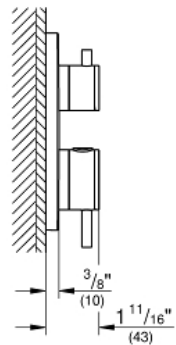

ATRIO

MODEL # 24150003

Pure Freude
an Wasser

GROHE

Product Description:
ATRIO

Standard Specification:

- Final installation set for:
- GROHE Rapido SmartBox (35 600 000)
- **GROHE TurboStat** Compact cartridge with wax thermoelement
- **GROHE StarLight** chrome finish
- Wall escutcheon with **GROHE QuickFix** (covered escutcheon and shaft sealing, covered fixing)
- Metal escutcheon, retroactively 6° adjustable
- Exposed thermostatic temperature control with SafeStop at 100°F/38°C
- GROHE SafeStop Plus temperature limiter at 115° F/46° C
- Volume control with ceramic stop valve, 120°
- Metal handles
- Requires Rough-In Set (29 038 001) (sold separately)