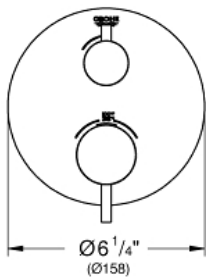

ATRIO

MODEL # 24150003

Pure Freude
an Wasser

GROHE

Product Description:
ATRIO

Standard Specification:

- Final installation set for:
- GROHE Rapido SmartBox (35 600 000)
- **GROHE TurboStat** Compact cartridge with wax thermoelement
- **GROHE StarLight** chrome finish
- Wall escutcheon with **GROHE QuickFix** (covered escutcheon and shaft sealing, covered fixing)
- Metal escutcheon, retroactively 6° adjustable
- Exposed thermostatic temperature control with SafeStop at 100°F/38°C
- GROHE SafeStop Plus temperature limiter at 115° F/46° C
- Volume control with ceramic stop valve, 120°
- Metal handles
- Requires Rough-In Set (29 038 001) (sold separately)